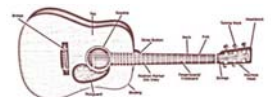

Keane - The Way You Want It

Intro: **Em C G** x2

From the shelter of your home **Em**
C As you walk into the rain **G**
Send a message that you know she'll hear **Em**
C Though she's so far away **G**
Even though you have been wrong before **Bm Am**
She'll hear now you **Bm Em**
You know she will, but you don't know how **Am C**

From the shelter of the rain **Em**
C As you walk into the tube **G**
As you think of how you wonder if **Em**
C She thinks about you too **G**
Even though you've waited so long **Bm Am**
Bm Em To see the day
Am A7 When she will turn
C To you again
C7 'So long my friend'
C D Is what you'll say
Em D Am And I don't know why you feel so bad
Where is the life you once had? **D**
Em Em/C# Am D And still this horrid feeling grows and grows The way you want it
to